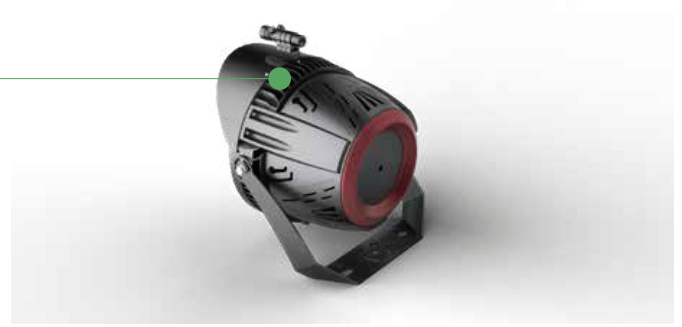

Dynamo 3[®] Stadium Flood Light

Industrial Lighting | Flood Lights

IKIO Dynamo 3 Stadium Flood Light with aluminum alloy composition, rugged die-cast design, and integrated cooling fans, to ensure optimum heat dissipation. Seamless link of aerometal materials and numerous vents on the heat sink improves heat management and ensures the stability of the light system.

Dimensional Data

Note

1. All dimensions are in (Inches) unless otherwise indicated.
2. Dimensions may vary with options or accessories.

Distribution Options

Accessories / Replacement Parts

Radiator

With fin heat sinks, increased heat dissipation and a longer life for sports lighting. The back cover has a cooling effect (the power is placed on the back cover, and the heat generated is conducted to the back cover to dissipate heat).

Bracket

The whole lamp can be adjusted in angle by changing the bracket.

Laser Aiming Devices (Optional)

The Laser Aiming Device gives you precision control in angling and aiming each sport light to its exact optimal position.