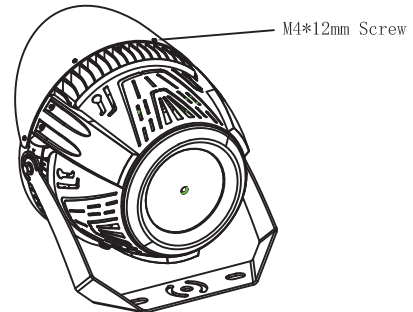

Use 5 pcs of M5*12MM Hex Screw to lock the light barrier on the lamp body