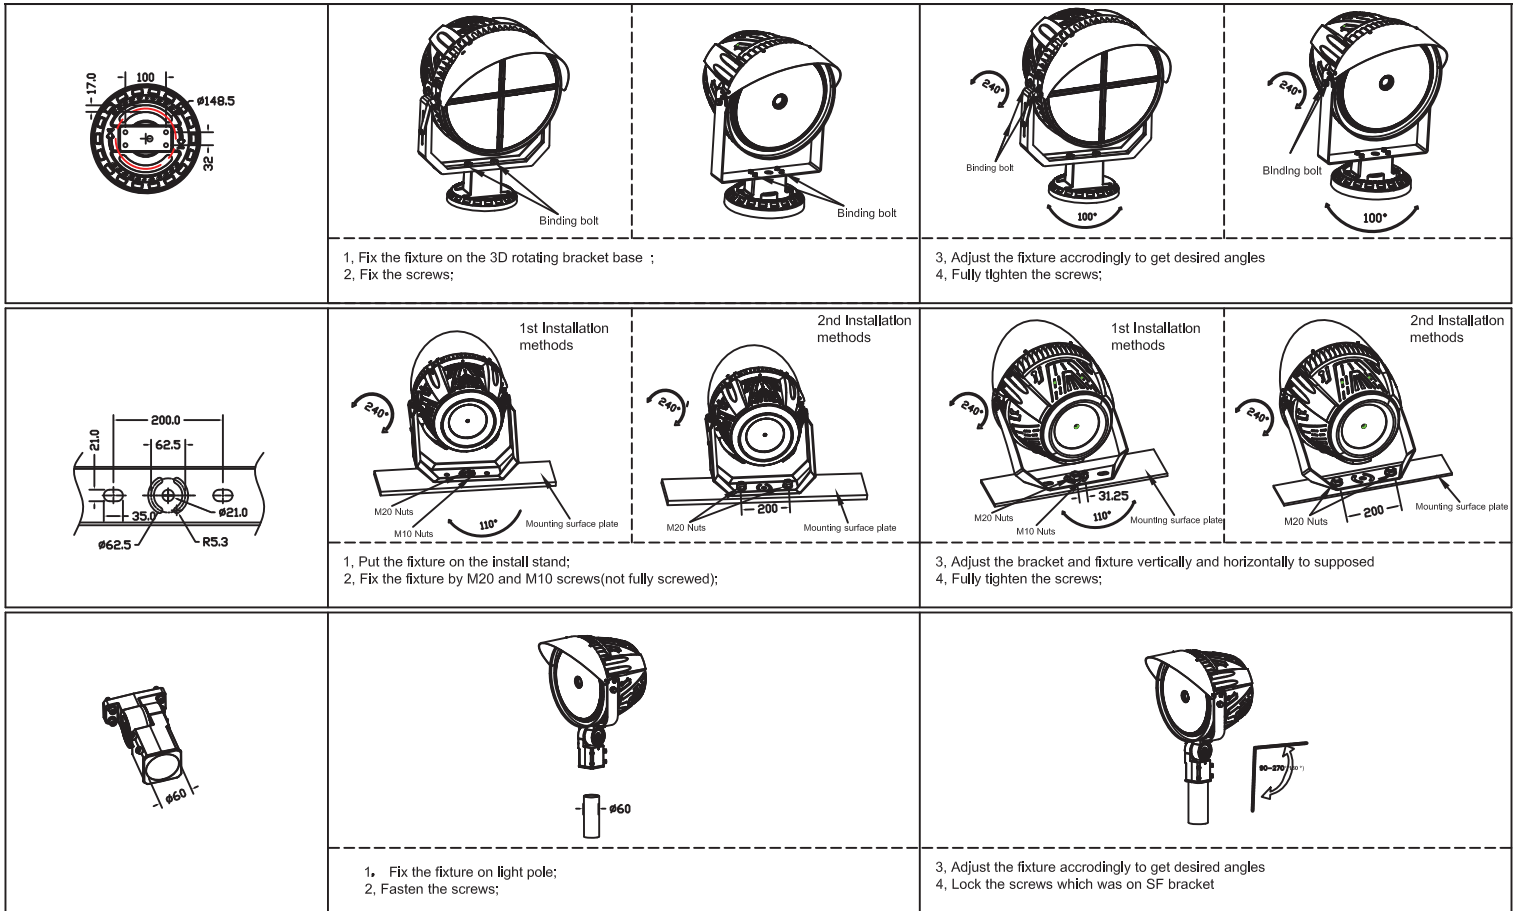

Light Barrier installation of 300 W - 600 W

Put the light barrier on the lamp body

Use 5 pcs of M5*12MM Hex Screw to lock the light barrier on the lamp body

Wiring Diagram